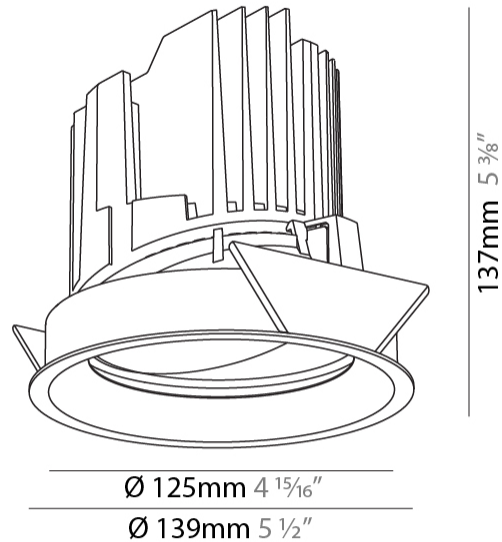

GENERAL

Series: Bioniq
 Subseries: Bioniq Round Adjustable
 Brand: Prolicht
 Division: Architectural
 Mounting Type: Recessed
 Mounting Location: Ceiling
 Subcategory: Downlight

PHYSICAL

Shape: Round
 Diameter (mm): 139
 Diameter (in): 5 1/2
 Height (mm): 137
 Height (in): 5 3/8
 Ceiling Thickness (mm): 10 / 12.5 / 15
 Ceiling Thickness (in): 3/8 or 1/2 or 9/16
 Min. Recessing Depth (mm): 150
 Min. Recessing Depth (in): 5 7/8
 Light Distribution: Adjustable / Downlight
 Weight (kg): 0.853
 Weight (lbs): 1.88
 Fixture Finish: SSR / BKV / CWI / CRY / HAB / UFT / ITA / RUA / FTG / MYG / LOD / PUS / FRO / FUP / KIA / POP / BLS / SPG / MEY / GOH / GUM / CHC / COM / ABZ / JAG / OBR / MOS / ROR
 Fixture Material: Aluminum Die Cast
 Cut-out Measurements: 130mm / 5 1/8"

LED

Number of LEDs: 1
 Color Temperature (°K): 2700 / 3000 / 3500 / 4000
 Max. Delivered Lumen (lm): 1180 / 1930 / 2029 / 2070
 Nominal Lumen (lm): 3210 / 3290 / 3459 / 3530
 CRI: >90 CRI
 Lamp Life (hrs): 50000

OPTICAL

Reflector: 10 / 18 / 36
 Adjustability: Rotational 355°, Tilt 30°

RATINGS AND CERTIFICATIONS

Certified By: Certified for North American Standards
 IP rating: IP54

130mm 5 1/8"	150mm 5 7/8"	10 15mm 3/8" 9/16"	30°	355°		